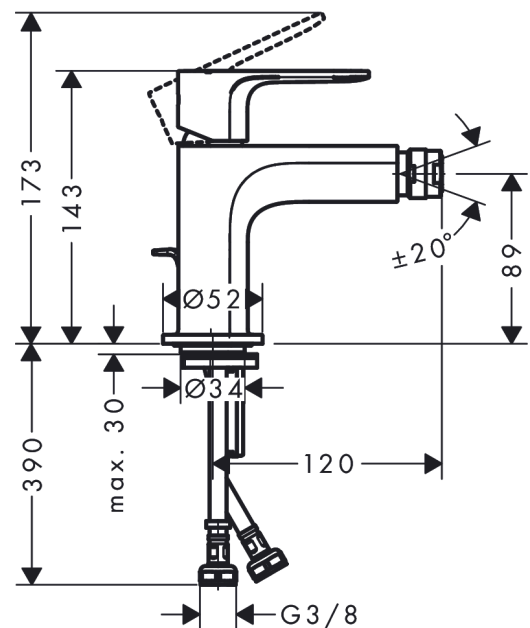

Rebris E

Single lever bidet mixer with pop-up waste set

Surface: **Matt Black** Article Number: **72211670**

Description

product features

- consists of: single lever bidet mixer, waste set
- projection 120 mm
- spout height: 89 mm
- aerator with ball pivot
- spray type: normal spray
- maximum flow rate at 3 bar: 5 l/min
- ceramic cartridge
- temperature limitation adjustable
- suitable for continuous flow water heaters
- pop-up waste set G 1¼
- material waste set: synthetic
- connection type: G ¾ connections
- connection dimension: DN15

Technology

Design awards

reddot winner 2022

Product image

Scale drawing

Rebris E

Single lever bidet mixer with pop-up waste set

Surface: **Matt Black** Article Number: **72211670**

Flowchart

Rebris E**Single lever bidet mixer with pop-up waste set**Surface: **Matt Black** Article Number: **72211670****Spare part list**

Year of production: >06/22

Pos.	Description	Article Number	Price	PU
1	handle	94643670	€ 68,78	1
2	screw cover	95704610	€ 5,00	1
3	hollow set screw M6x10 DIN 916	96029000	€ 3,33	1
4	flange	98863670	€ 68,78	1
5	nut	98864000	€ 36,89	1
6	O-ring 24x2	98388000	€ 3,33	1
7	O-ring 27x1,5	92527000	€ 11,66	1
8	O-ring 25x1,5	98146000	€ 3,33	1
9	cartridge, assy	95973001	€ 72,47	1
10	adapter for cartridge	98866000	€ 28,92	1
11	O-ring 23x2	98398000	€ 3,33	1
12	ball joint	96050670	€ 55,34	1
13	aerator M24x1 (5 l/min)	92372670	€ 28,20	1
14	seal Ø 42	98722000	€ 5,36	1
15	fixing set	96016000	€ 28,92	1
16	screw M8 x 68	97736000	€ 5,36	1
17	pull rod	96657670	€ 17,49	1
18	connection hose 450 mm M8x0,75 G3/8	97206000	€ 28,92	1
19	O-ring 6,6x1,6	93019000	€ 3,33	1
a	pop up waste	94139670	€ 154,82	1